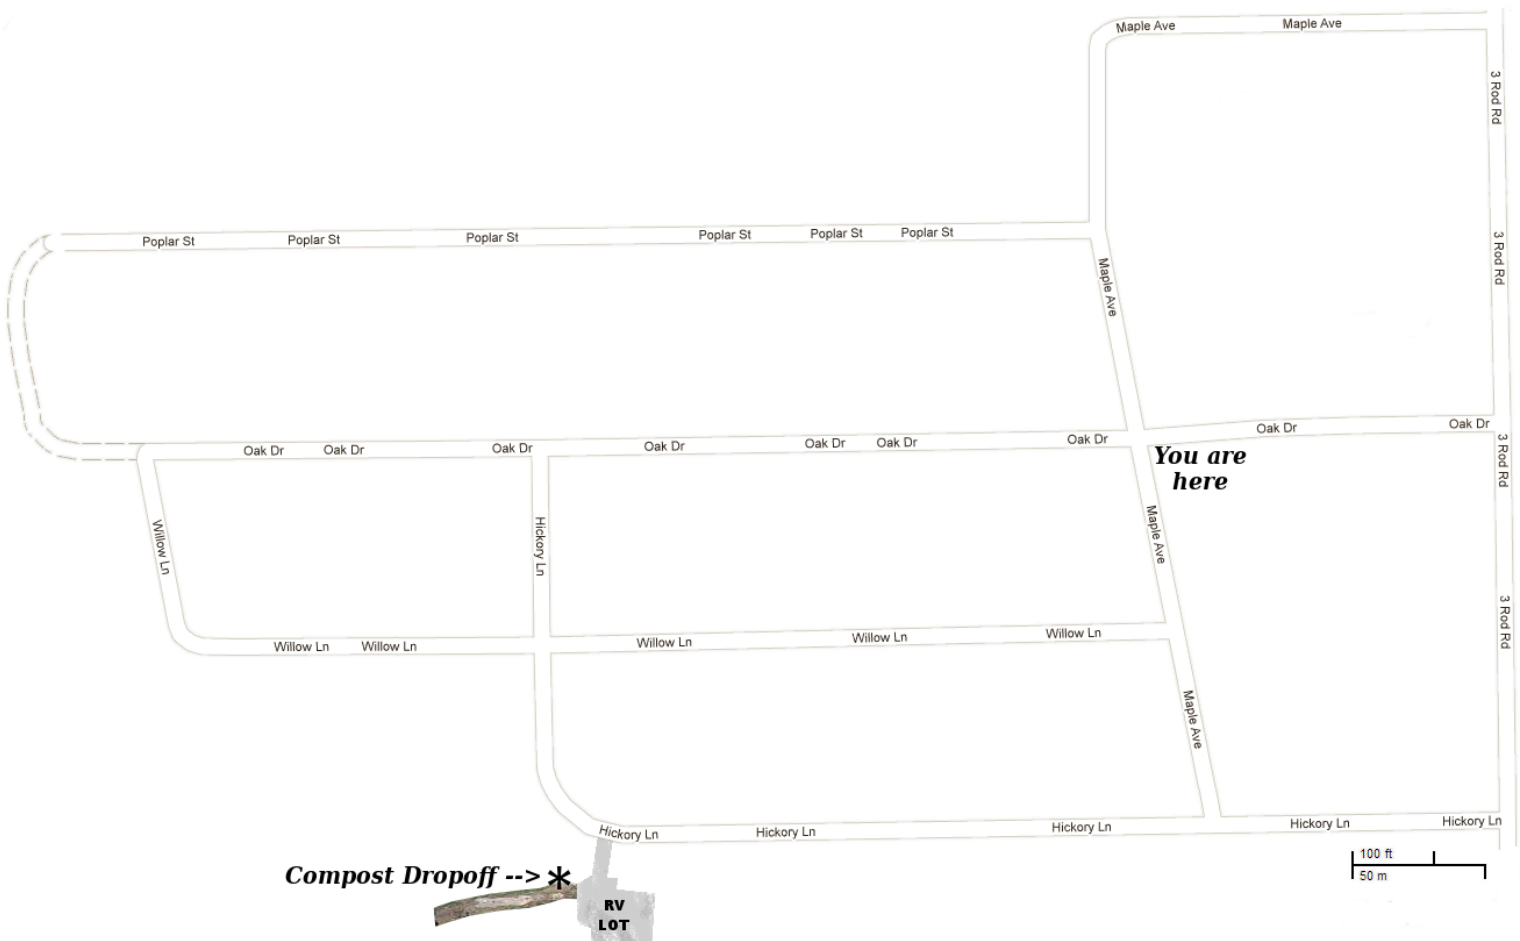

Marilla Country Village

Leaf & Lawn Debris Drop-off

Spring 2013

Please drop off your leaves/lawn clippings at the community compost pile, located next to the RV parking area.

If residents have large items (branches/cut up hedges), please move it to the street and notify the office at (716) 937-9693.